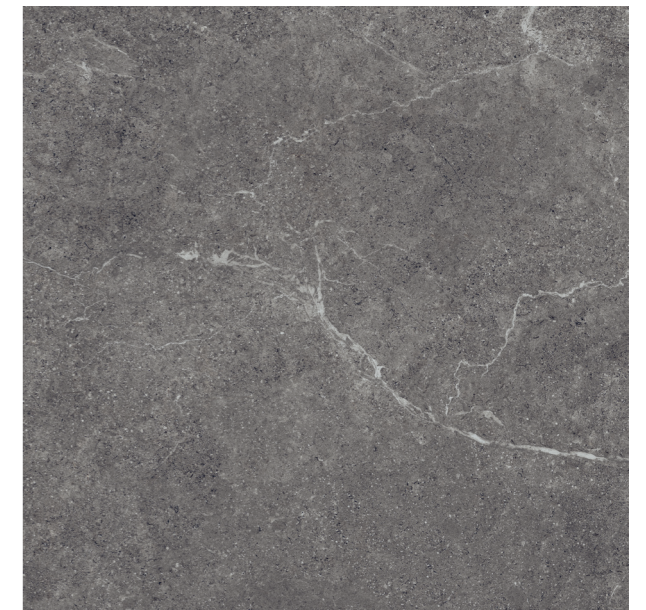

WHITE

GREY

BEIGE

DARK

PEZZI SPECIALI
special pieces

battiscopa 6,5x61
Y6X |pz

elemento L monolitico
GRIP 15x30x3 YAG |pz

gradone lineare 60
Y1X |pz